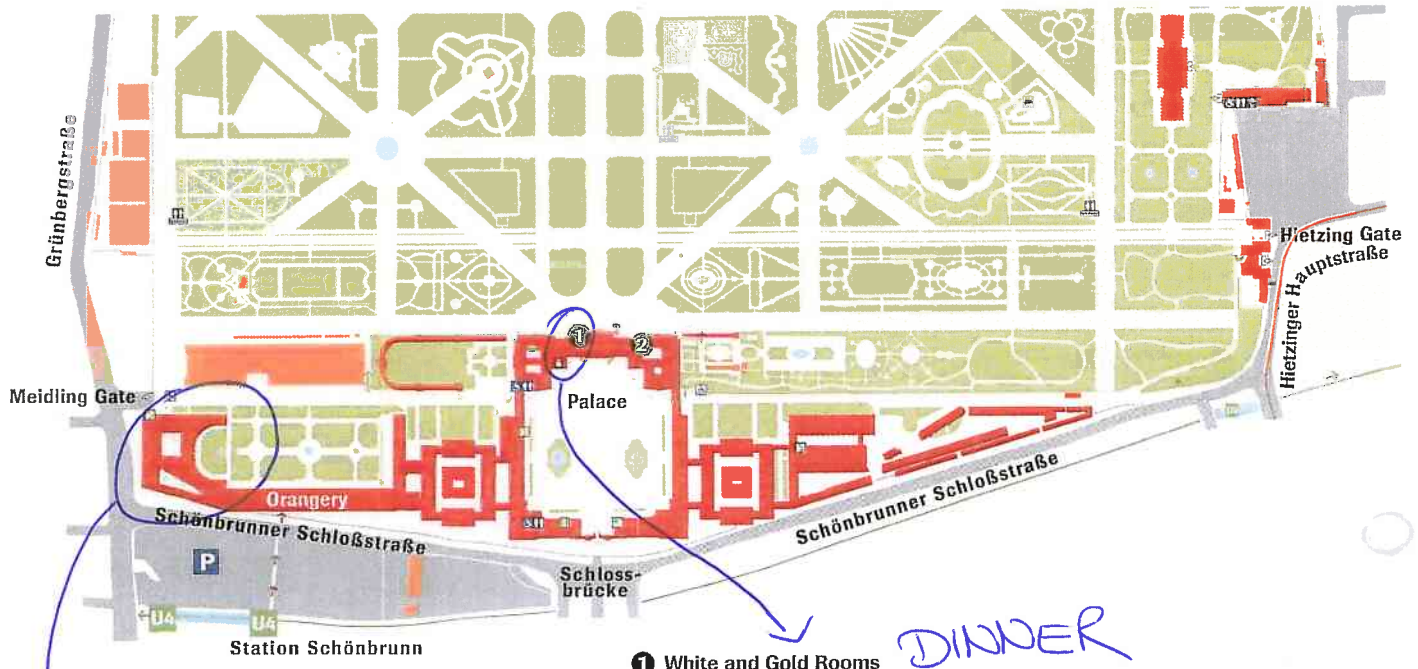

Information

- ① White and Gold Rooms
- ② Great Gallery | Small Gallery

Travel information

Underground route U4 alighting at Schönbrunn | **Tram route** 10, 58 alighting at Schönbrunn

Bus route 10A alighting at Schönbrunn

Parking is extremely limited in the area around Schönbrunn and we advise you to use public transport.

Apothekertrakt
Congress